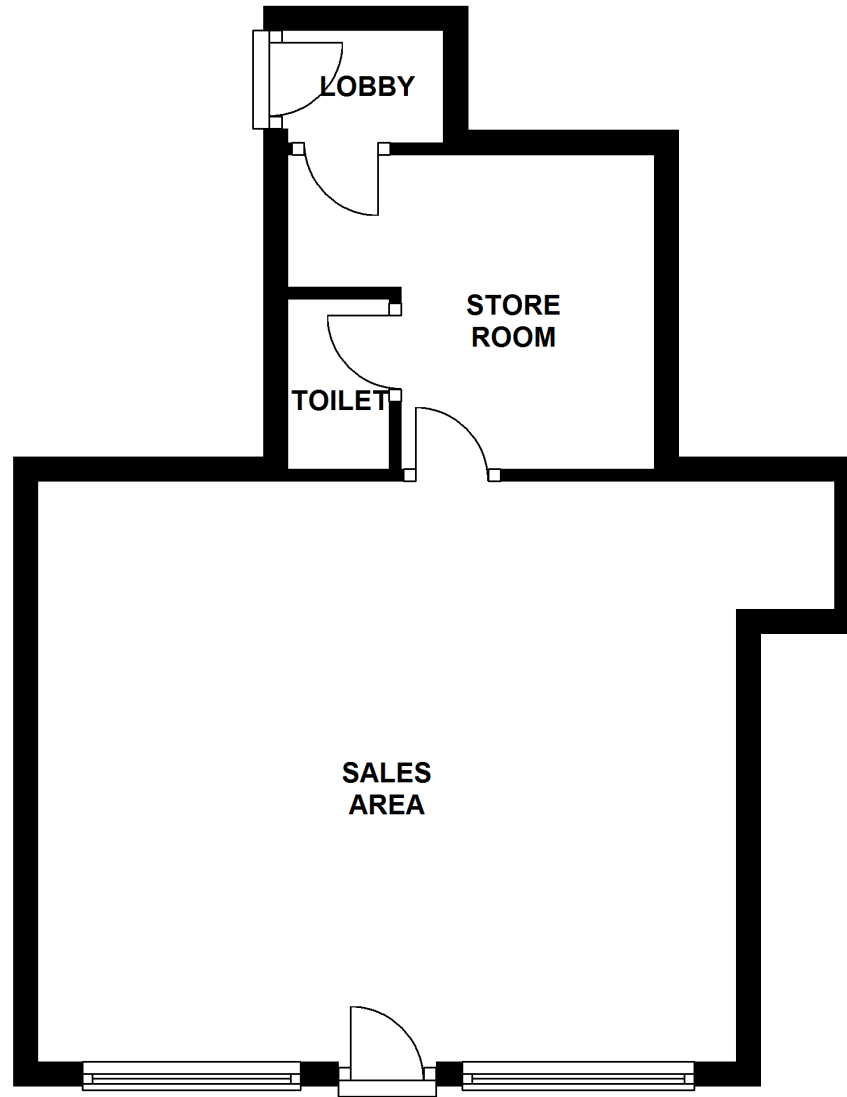

GROUND FLOOR

APPROX. 37.0 SQ. METRES (398.6 SQ. FEET)

13 TOWER STREET, KINGS LYNN